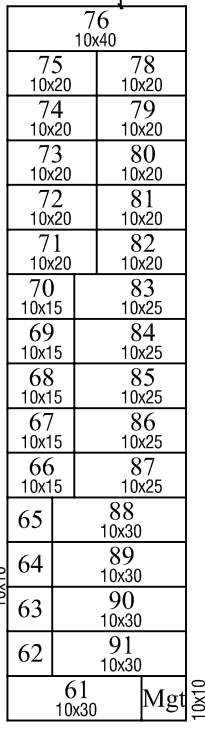

Outside Parking

100'-0"

50'-0"

67'-0"

Outside Parking

30'-0"

Speedway Ln.

N143 Speedway Ln.
Kaukauna, WI 54130
920-734-1478