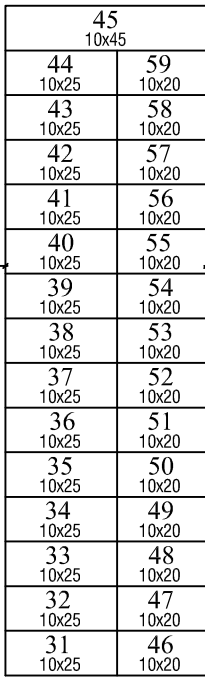

Outside Parking

100'-0"

50'-0"

67'-0"

Outside Parking

30'-0"

Speedway Ln.

N143 Speedway Ln.
Kaukauna, WI 54130
920-734-1478