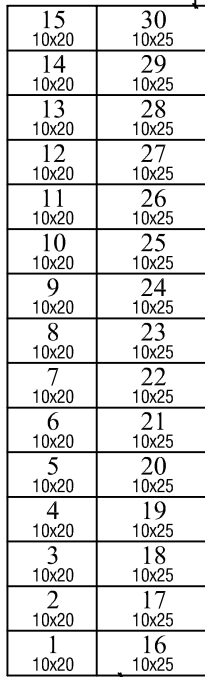

Outside Parking

100'-0"

50'-0"

67'-0"

Outside Parking

30'-0"

Speedway Ln.

N143 Speedway Ln.
Kaukauna, WI 54130
920-734-1478